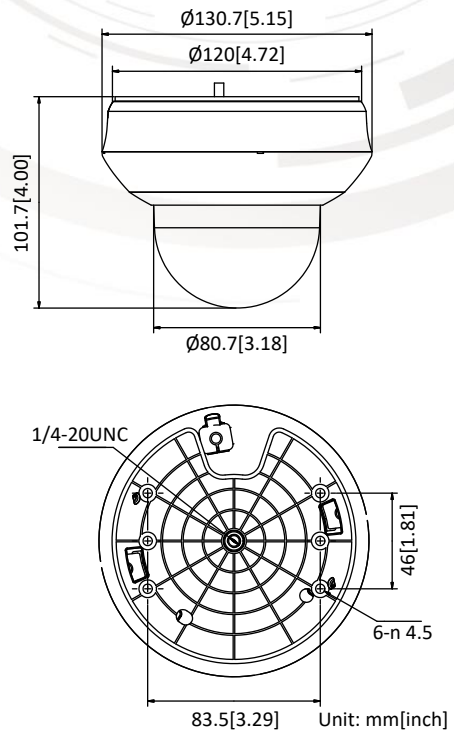

HWP-N2404IH-DE3
4MP 4× IR Network PTZ Camera

Key Features

- 1/3" progressive scan CMOS
- Up to 2560 × 1440@25fps resolution
- Min. illumination:
  Color: 0.005 Lux @(F1.6, AGC ON)
  B/W: 0.001 Lux @(F1.6, AGC ON)
  0 Lux with IR
- 4× optical zoom, 16× digital zoom
- 120 dB WDR, 3D DNR, HLC, EIS, Regional Exposure, Regional Focus
- 12 VDC & PoE
- Up to 20 m IR distance
- IK10, IP66
- Support H.265+/H.265 video compression

Available Model

- HWP-N2404IH-DE3

Dimension